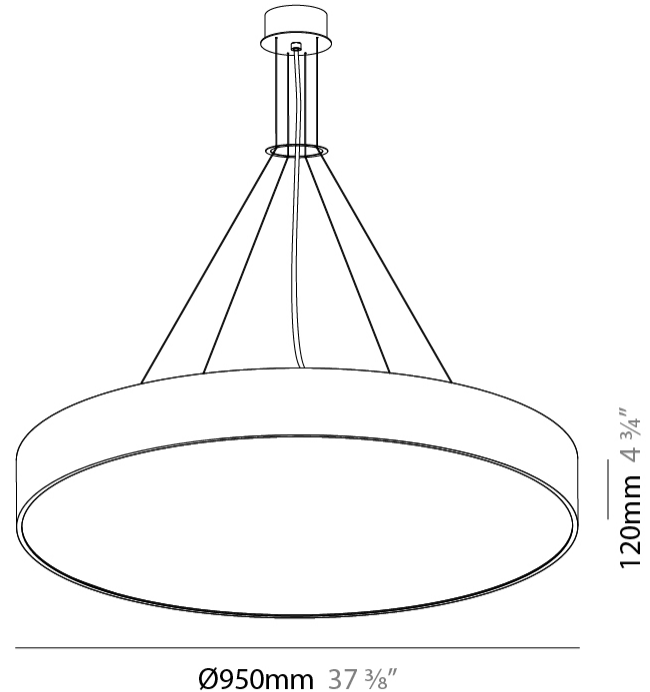

GENERAL

Series: Sign
 Brand: Prolicht
 Division: Architectural
 Mounting Type: Suspension
 Mounting Location: Ceiling
 Subcategory: Pendant

PHYSICAL

Shape: Round
 Diameter (mm): 950
 Diameter (in): 37 ³/₈
 Depth (mm): 120
 Depth (in): 4 ³/₄
 Max. Overall Height (mm): 2120
 Max. Overall Height (in): 83 ⁷/₁₆
 Light Distribution: Direct
 Weight (kg): 16.058
 Weight (lbs): 35.40
 Diffuser: PMMA - Opal or Micro-Prism
 Fixture Finish: SSR / BKV / CWI / CRY / HAB / LAG / UFT / ITA / RUA / RUR / MIC / FTG / MYG / TWT / LOD / PUS / FRO / FUP / KIA / POP / BLS / SPG / MEY / GOH / GUM / CHC / COM / ABZ / JAG / OBR / MOS / ROR
 Fixture Material: Extruded Aluminum / Steel
 Cable Details: 2000mm or 6000mm Transparent Cable

LED

Color Temperature (°K): 2700 / 3000 / 3500 / 4000
 Max. Delivered Lumen (lm): 11450 / 12319 / 12570
 CRI: >80 CRI
 Lamp Life (hrs): 50000

OPTICAL

Beam Angle: 110

RATINGS AND CERTIFICATIONS

Certified By: Certified for North American Standards
 IP rating: IP20

GENERAL

Series: Sign
 Brand: Prolicht
 Division: Architectural
 Mounting Type: Suspension
 Mounting Location: Ceiling
 Subcategory: Pendant

PHYSICAL

Shape: Round
 Diameter (mm): 950
 Diameter (in): 37 ³/₈
 Height (mm): 120
 Height (in): 4 ³/₄
 Max. Overall Height (mm): 2120
 Max. Overall Height (in): 83 ⁷/₁₆
 Light Distribution: Direct / Indirect
 Weight (kg): 16.385
 Weight (lbs): 36.12
 Diffuser: PMMA - Opal or Micro-Prism
 Fixture Finish: SSR / BKV / CWI / CRY / HAB / LAG / UFT / ITA / RUA / RUR / MIC / FTG / MYG / TWT / LOD / PUS / FRO / FUP / KIA / POP / BLS / SPG / MEY / GOH / GUM / CHC / COM / ABZ / JAG / OBR / MOS / ROR
 Fixture Material: Extruded Aluminum / Steel
 Cable Details: 2000mm or 6000mm Transparent Cable