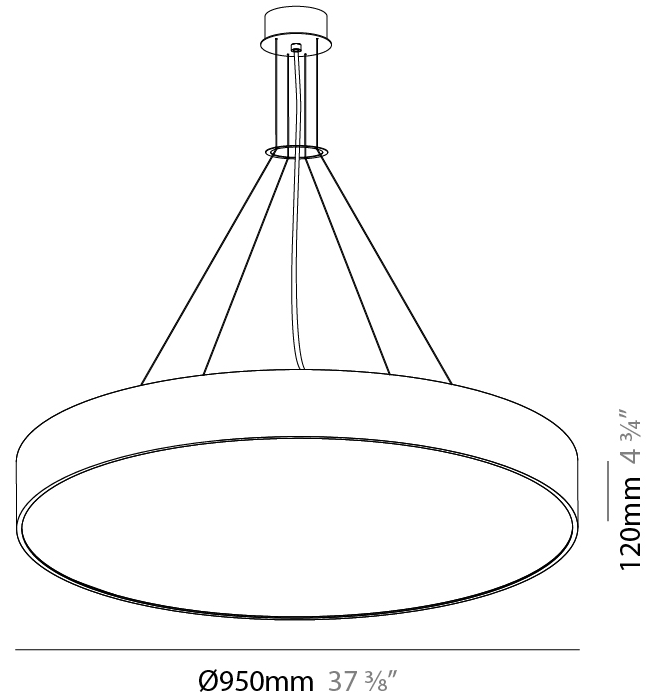

GENERAL

Series: Sign
Brand: Prolicht
Division: Architectural
Mounting Type: Suspension
Mounting Location: Ceiling
Subcategory: Pendant

PHYSICAL

Shape: Round
Diameter (mm): 950
Diameter (in): 37 ³/₈
Height (mm): 120
Height (in): 4 ³/₄
Max. Overall Height (mm): 2120
Max. Overall Height (in): 83 ⁷/₁₆
Light Distribution: Direct / Indirect
Weight (kg): 16.385
Weight (lbs): 36.12
Diffuser: PMMA - Opal or Micro-Prism
Fixture Finish: SSR / BKV / CWI / CRY / HAB / LAG / UFT / ITA / RUA / RUR / MIC / FTG / MYG / TWT / LOD / PUS / FRO / FUP / KIA / POP / BLS / SPG / MEY / GOH / GUM / CHC / COM / ABZ / JAG / OBR / MOS / ROR
Fixture Material: Extruded Aluminum / Steel
Cable Details: 2000mm or 6000mm Transparent Cable

ELECTRICAL

Lamp Type: LED (Zhaga Standard)
Input Wattage (W): 129.5/37.2
Total Output Wattage (W): 111/32
Dimming: Tri-Mode (Non-Dimming and Phase Dimming (120Vac only) and 0-10V Dimming)
Driver Included: Yes
Driver Location: Integrated
Driver Type: Constant Current - Universal
Driver Class: Class 1 and Class 2
Input Voltage (V): 120 - 277
Constant Current (MA): 500/700

LED

Color Temperature (°K): 2700 / 3000 / 3500 / 4000
Max. Delivered Lumen (lm): 17250 / 18404 / 18780
CRI: >80 CRI
Efficiency (%): 86
Lamp Life (hrs): 50000

OPTICAL

RATINGS AND CERTIFICATIONS

Certified By: Certified for North American Standards
IP rating: IP20

PROJECT _____
TYPE _____
SPECIFIER _____
QUANTITY _____
DATE _____